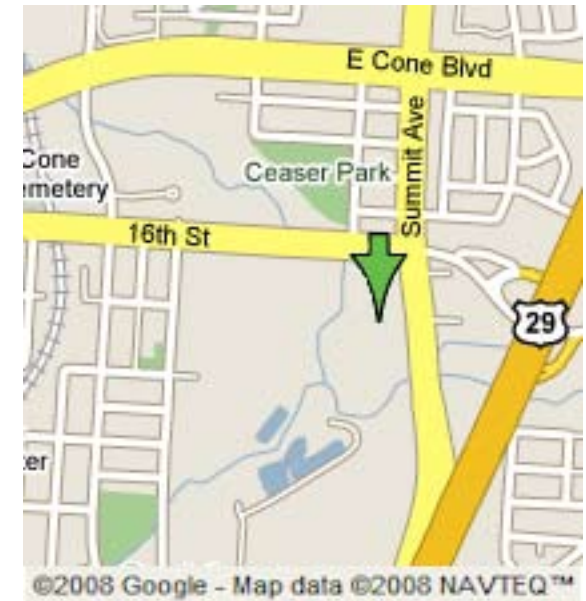

Map:

1706 Sunrise Valley Dr
Greensboro, NC 27405

New Home Consultant:

336.621.9597

VillageNS@WindsorHomes.US

www.WindsorHomes.US