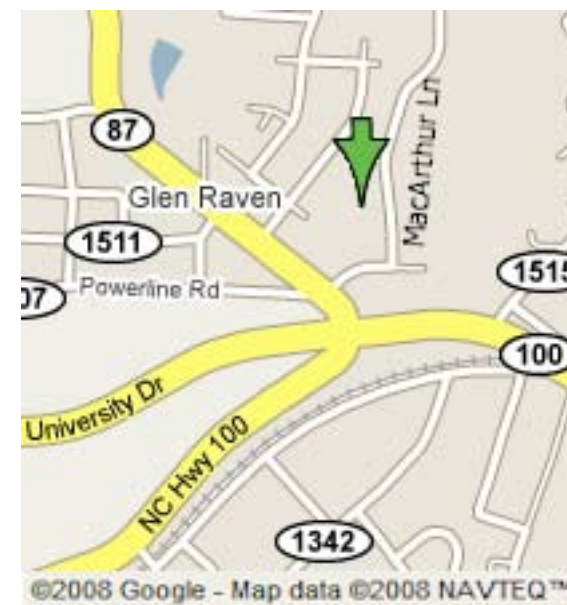

# MACARTHUR • PLACE

## **Driving Instructions:**

Take I-40/85 to exit 140, University Dr. Travel north on University Dr for about 4 miles until you come to a T intersection. Take a right then an immediate left onto Hwy 100 east. Go approximately 2 miles to Flora Ave. and turn left. Travel approximately 4 blocks to Durham St. and turn left. Turn left on to MacArthur Lane. Community is on your right just over the hill.

## **Map:**

2403 MacDougall Drive  
Burlington, NC 27217