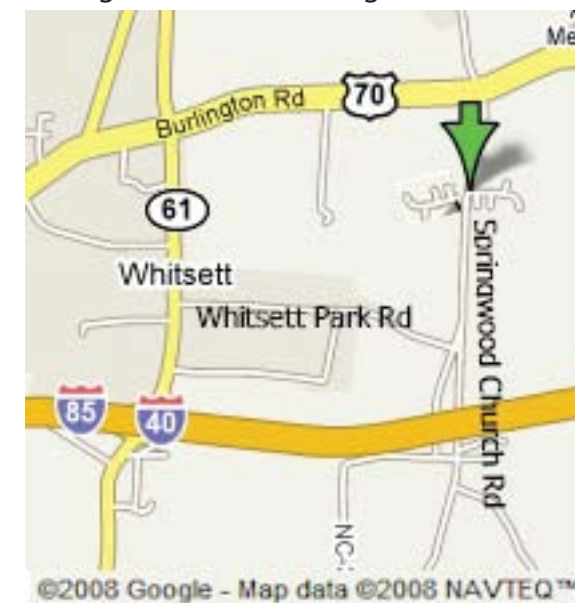

# CARSON FARMS WEST

### Driving Instructions:

Take I-40/85 to exit 138 (Gibsonville). Go North on Highway 61 toward Gibsonville, turn right on Whitsett Park Rd, then left on Springwood Church Road. Travel approximately .5 miles to the neighborhood entrance on the left.

### Map:

10 ridge Side Court Burlington, NC 27215